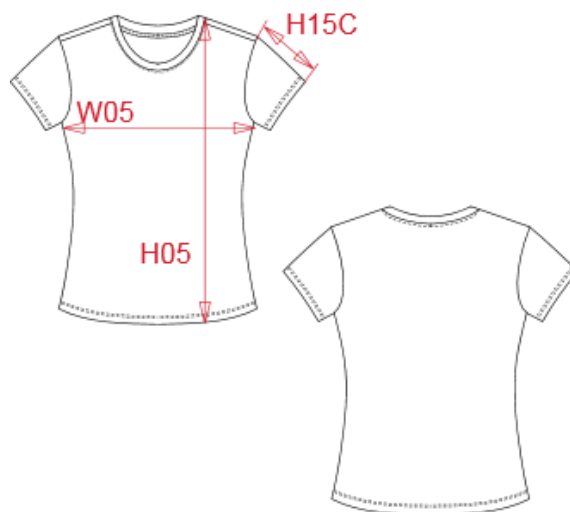

Fabric : 140gsm

TECHNICAL DETAIL :

OCS certified

ARTICLE WEIGHT :

84 gr/pc

| DESCRIPTION | | | | | | | | COLORS | PANTONE SERIGRAPHIE |
|--|--|-------|-------|----|-------|-------|-------|------------------|-----------------------|
| Français : T-shirt BIO150 col rond femme | | | | | | | | Black | Black |
| English : Ladies' BIO150 crew neck t-shirt | | | | | | | | Chocolate | 439C |
| Nederlands : Dames-t-shirt BIO150 ronde hals | | | | | | | | Dark grey | 447C |
| Deutsch : Damen-T-Shirt BIO150 mit Rundhalsausschnitt | | | | | | | | Dark khaki | 418C |
| Español : Camiseta BIO150 mujer | | | | | | | | Forest green | 5605C |
| Italiano : T-shirt donna BIO150 girocollo | | | | | | | | Fuchsia | 7425C |
| Português : T-shirt de senhora BIO150 com decote redondo | | | | | | | | Kelly green | 7727C |
| MEASUREMENT | | | | | | | | Light royal blue | 653C |
| Description | XS | S | M | L | XL | 2XL | 3XL | Light sand | 480C |
| W05 (M) 1/2 largeur poitrine à 1.5cm de l'emmanchure / 1/2 chest width at 1.5cm below armhole | 43 | 46 | 49 | 52 | 55 | 58 | 61 | Lime | 367C |
| W04 (M) 1/2 bas / 1/2 bottom | 44 | 47 | 50 | 53 | 56 | 59 | 62 | Navy | 433C |
| H15C (M) Longueur manche courte / Short sleeve length | 15,75 | 16,50 | 17,25 | 18 | 18,75 | 19,50 | 20,25 | Orange | 1585C |
| CARE LABEL | | | | | | | | Oxford grey | Based on Cool gray 7C |
| | | | | | | | | Ash heather | Based on Warm gray 1C |
| PACKING | | | | | | | | Red | 200C |
| Box | 100 pcs / box XS => L:60cm W:40cm H:30cm GW:9.7kg NW:8.3kg S => L:60cm W:40cm H:30cm GW:10.5kg NW:9.1kg M => L:60cm W:40cm H:30cm GW:11.3kg NW:9.9kg L => L:60cm W:40cm H:32cm GW:12.3kg NW:10.8kg XL => L:60cm W:40cm H:32cm GW:13.6kg NW:11.7kg XXL => L:60cm W:40cm H:33cm GW:14.2kg NW:12.7kg 3XL => L:60cm W:40cm H:33cm GW:15kg NW:13.6kg | | | | | | | Sky blue | 278C |
| | | | | | | | | Tropical blue | 7468C |
| | | | | | | | | White | White |
| | | | | | | | | Wine | 504C |
| | | | | | | | | Yellow | 1235C |